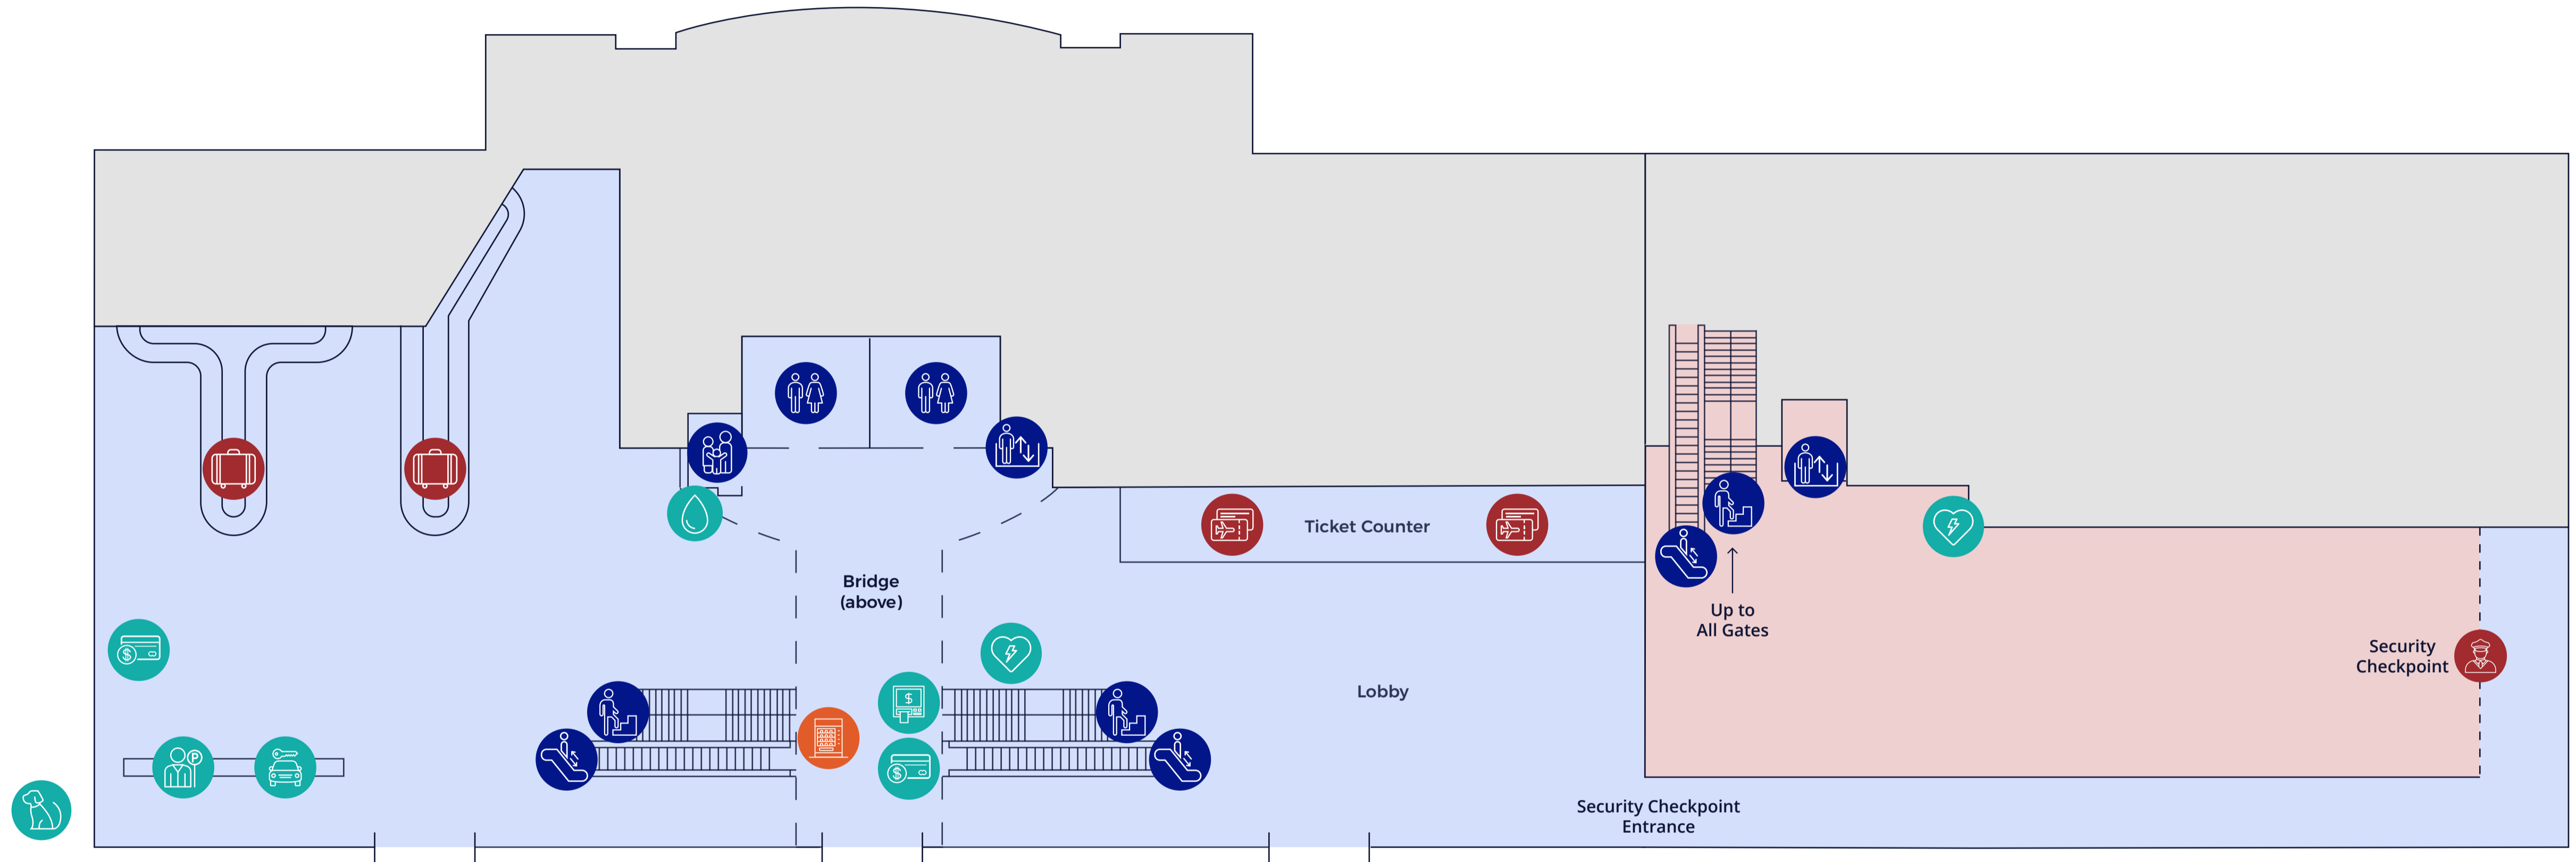

MidAmerica St. Louis Airport

First Floor

Traveler

Ticket Counter Security Checkpoint Baggage Claim

Facility

Restroom Family Restroom Nursing Room Elevator Stairs Escalator

Food & Drink

Cafe Vending Machine

Amenities

ATM Car Rental Parking Pay on Foot Parking Counter Pet Relief Area Bottle Filling Station AED

Pre-Security Areas

Post-Security Areas

No Access Areas