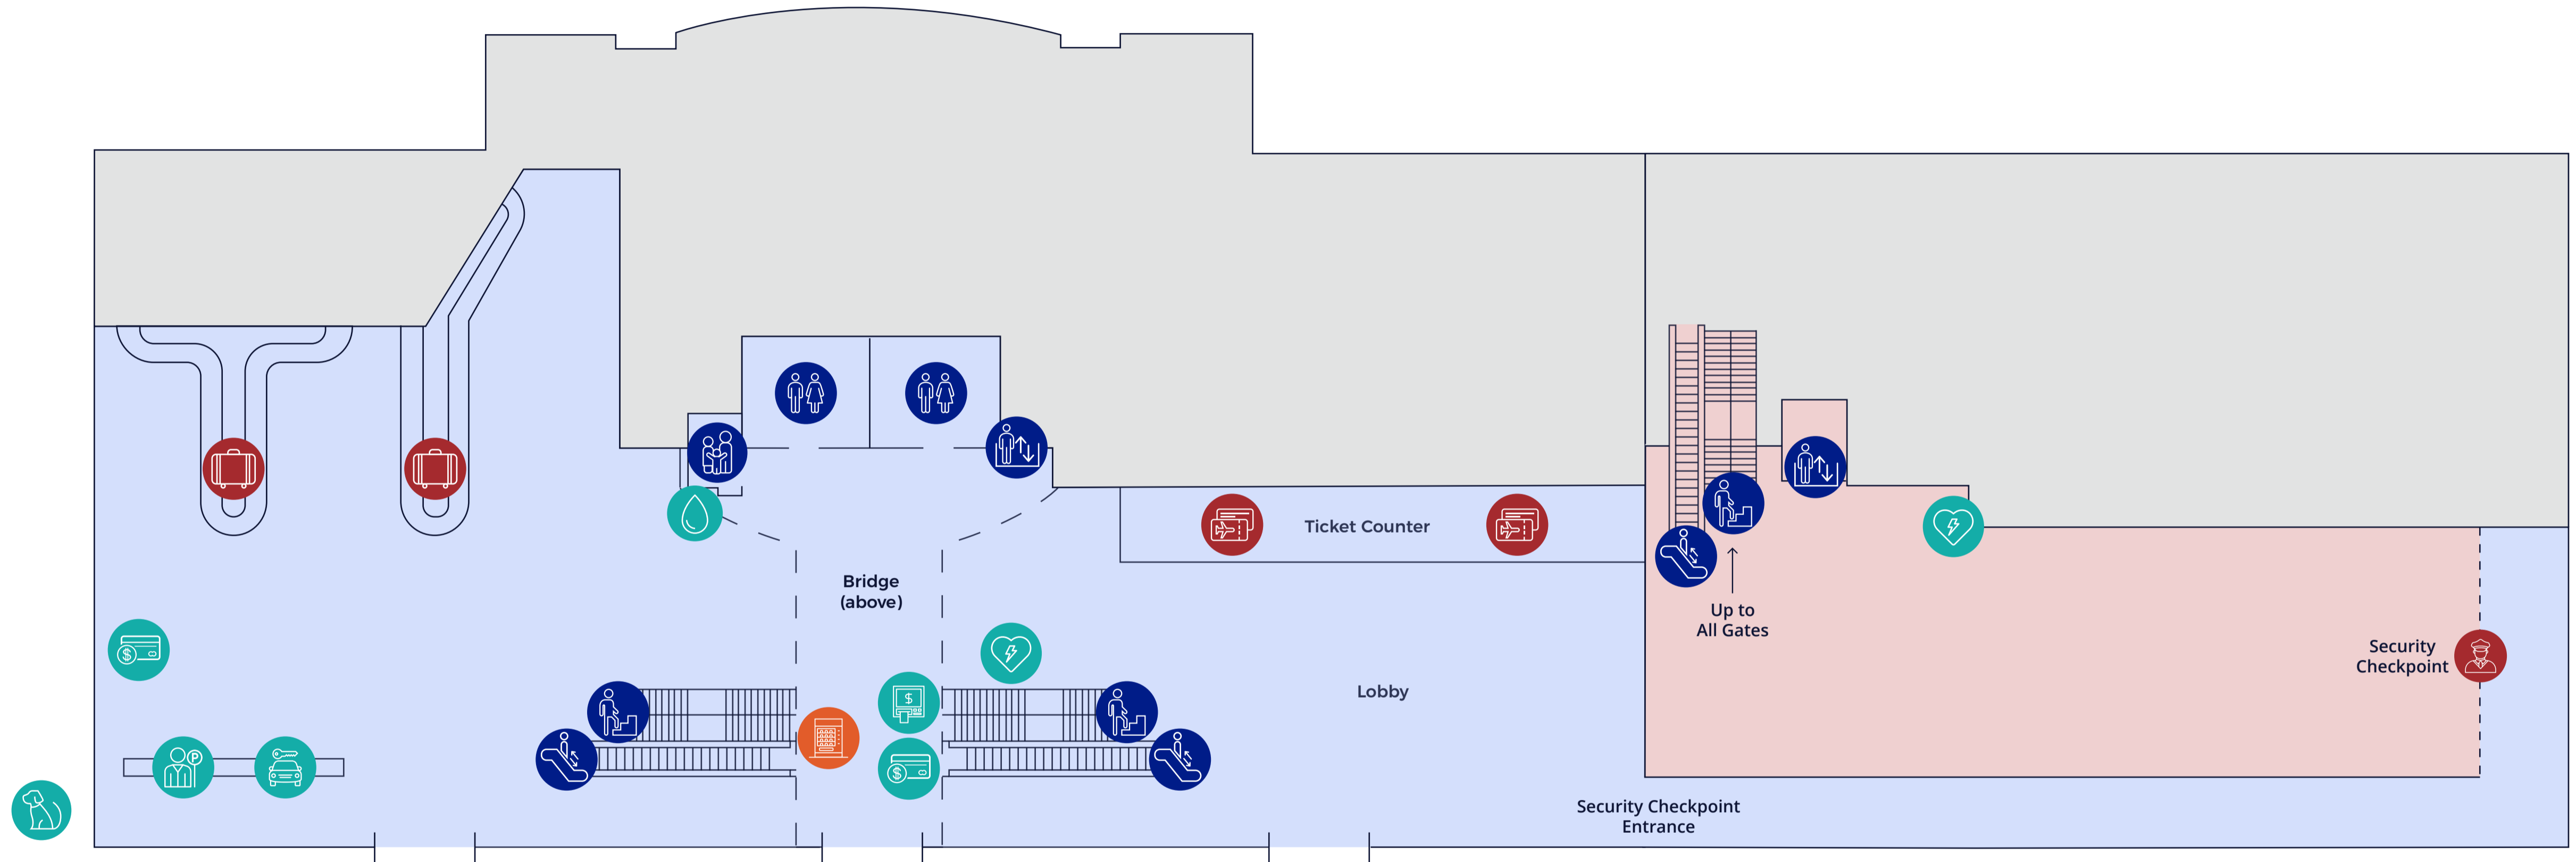

MidAmerica St. Louis Airport

First Floor

Traveler			Facility						Food & Drink		Amenities						
Ticket Counter	Security Checkpoint	Baggage Claim	Restroom	Family Restroom	Nursing Room	Elevator	Stairs	Escalator	Cafe	Vending Machine	ATM	Car Rental	Parking Pay on Foot	Parking Counter	Pet Relief Area	Bottle Filling Station	AED

Pre-Security Areas
 Post-Security Areas
 No Access Areas