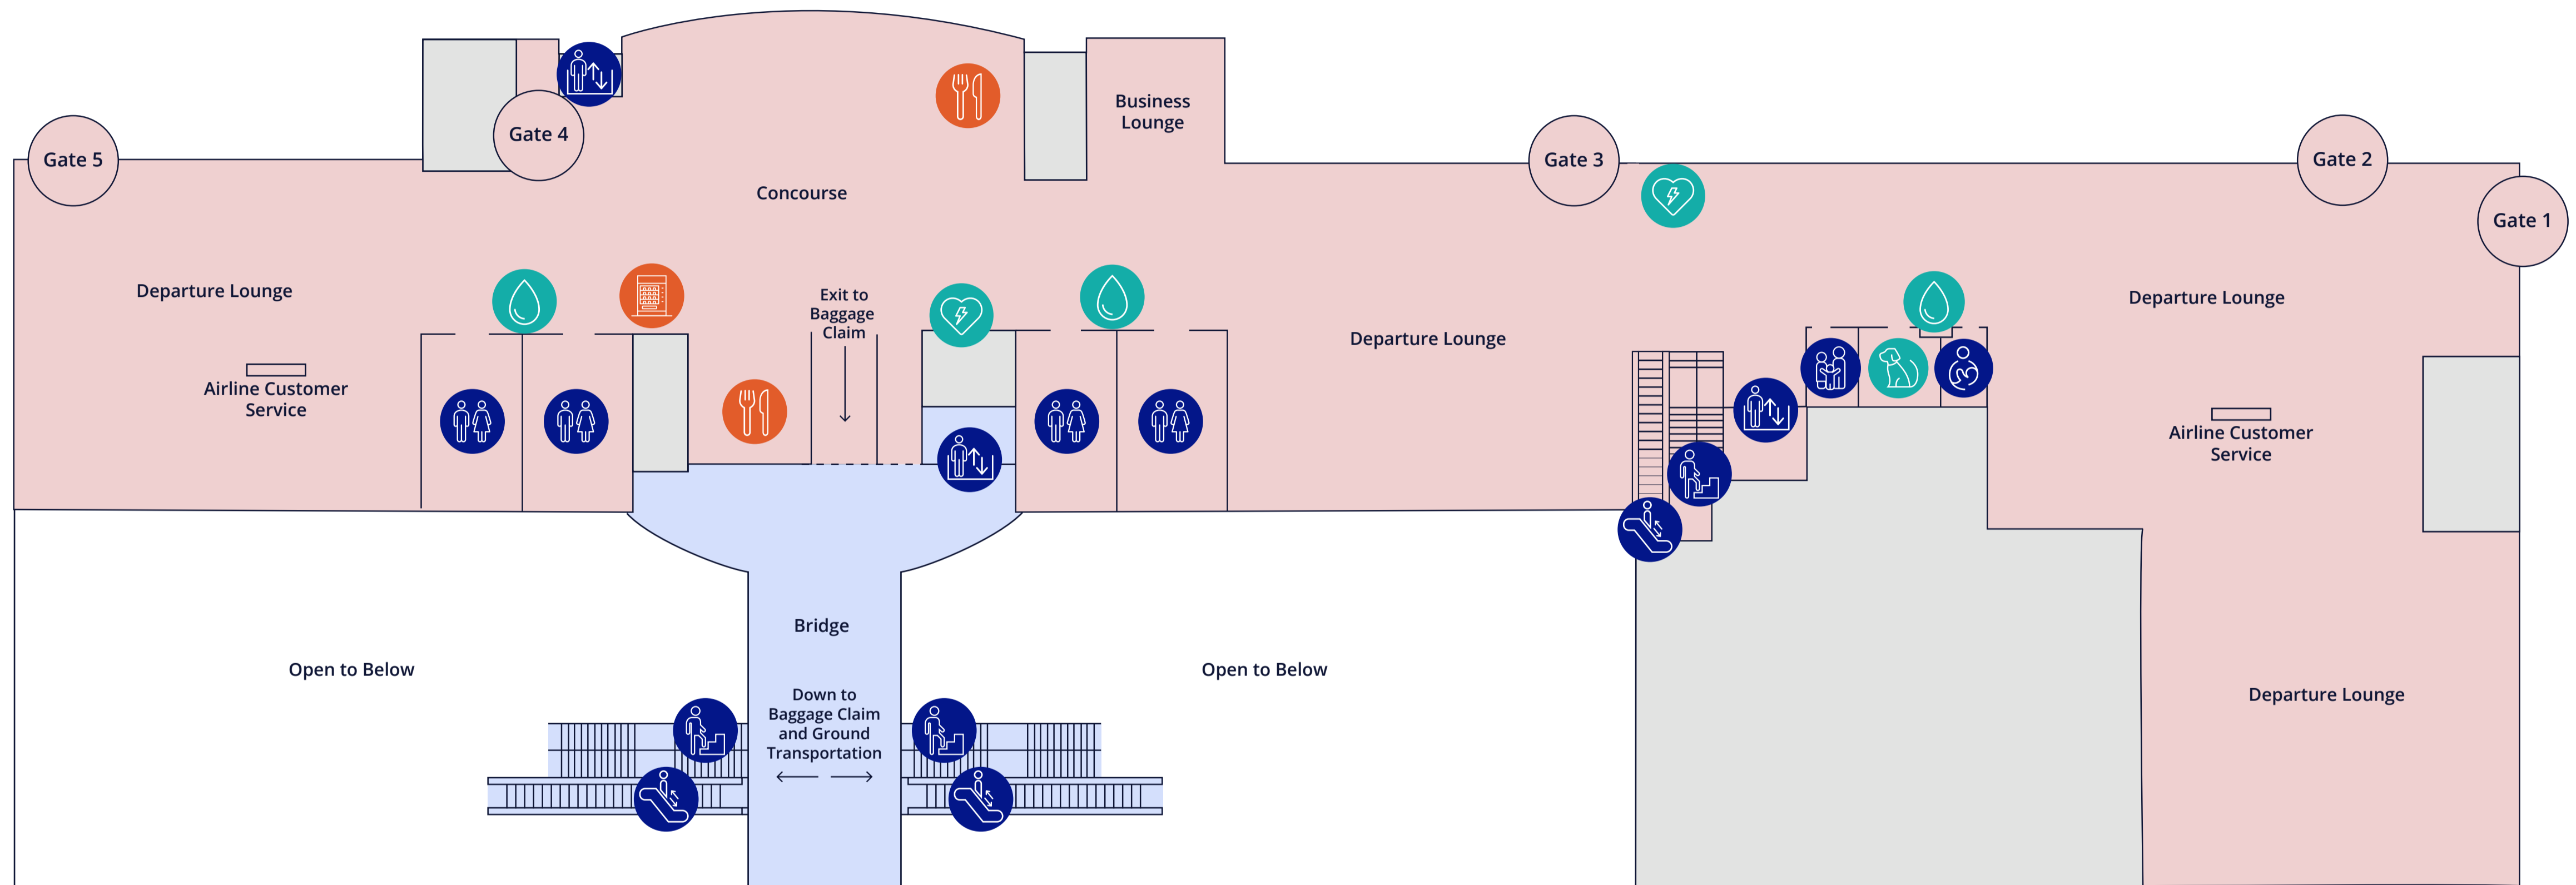

MidAmerica St. Louis Airport

Second Floor

Traveler			Facility						Food & Drink		Amenities						
Ticket Counter	Security Checkpoint	Baggage Claim	Restroom	Family Restroom	Nursing Room	Elevator	Stairs	Escalator	Cafe	Vending Machine	ATM	Car Rental	Parking Pay on Foot	Parking Counter	Pet Relief Area	Bottle Filling Station	AED

	Pre-Security Areas		Post-Security Areas		No Access Areas
--	--------------------	--	---------------------	--	-----------------