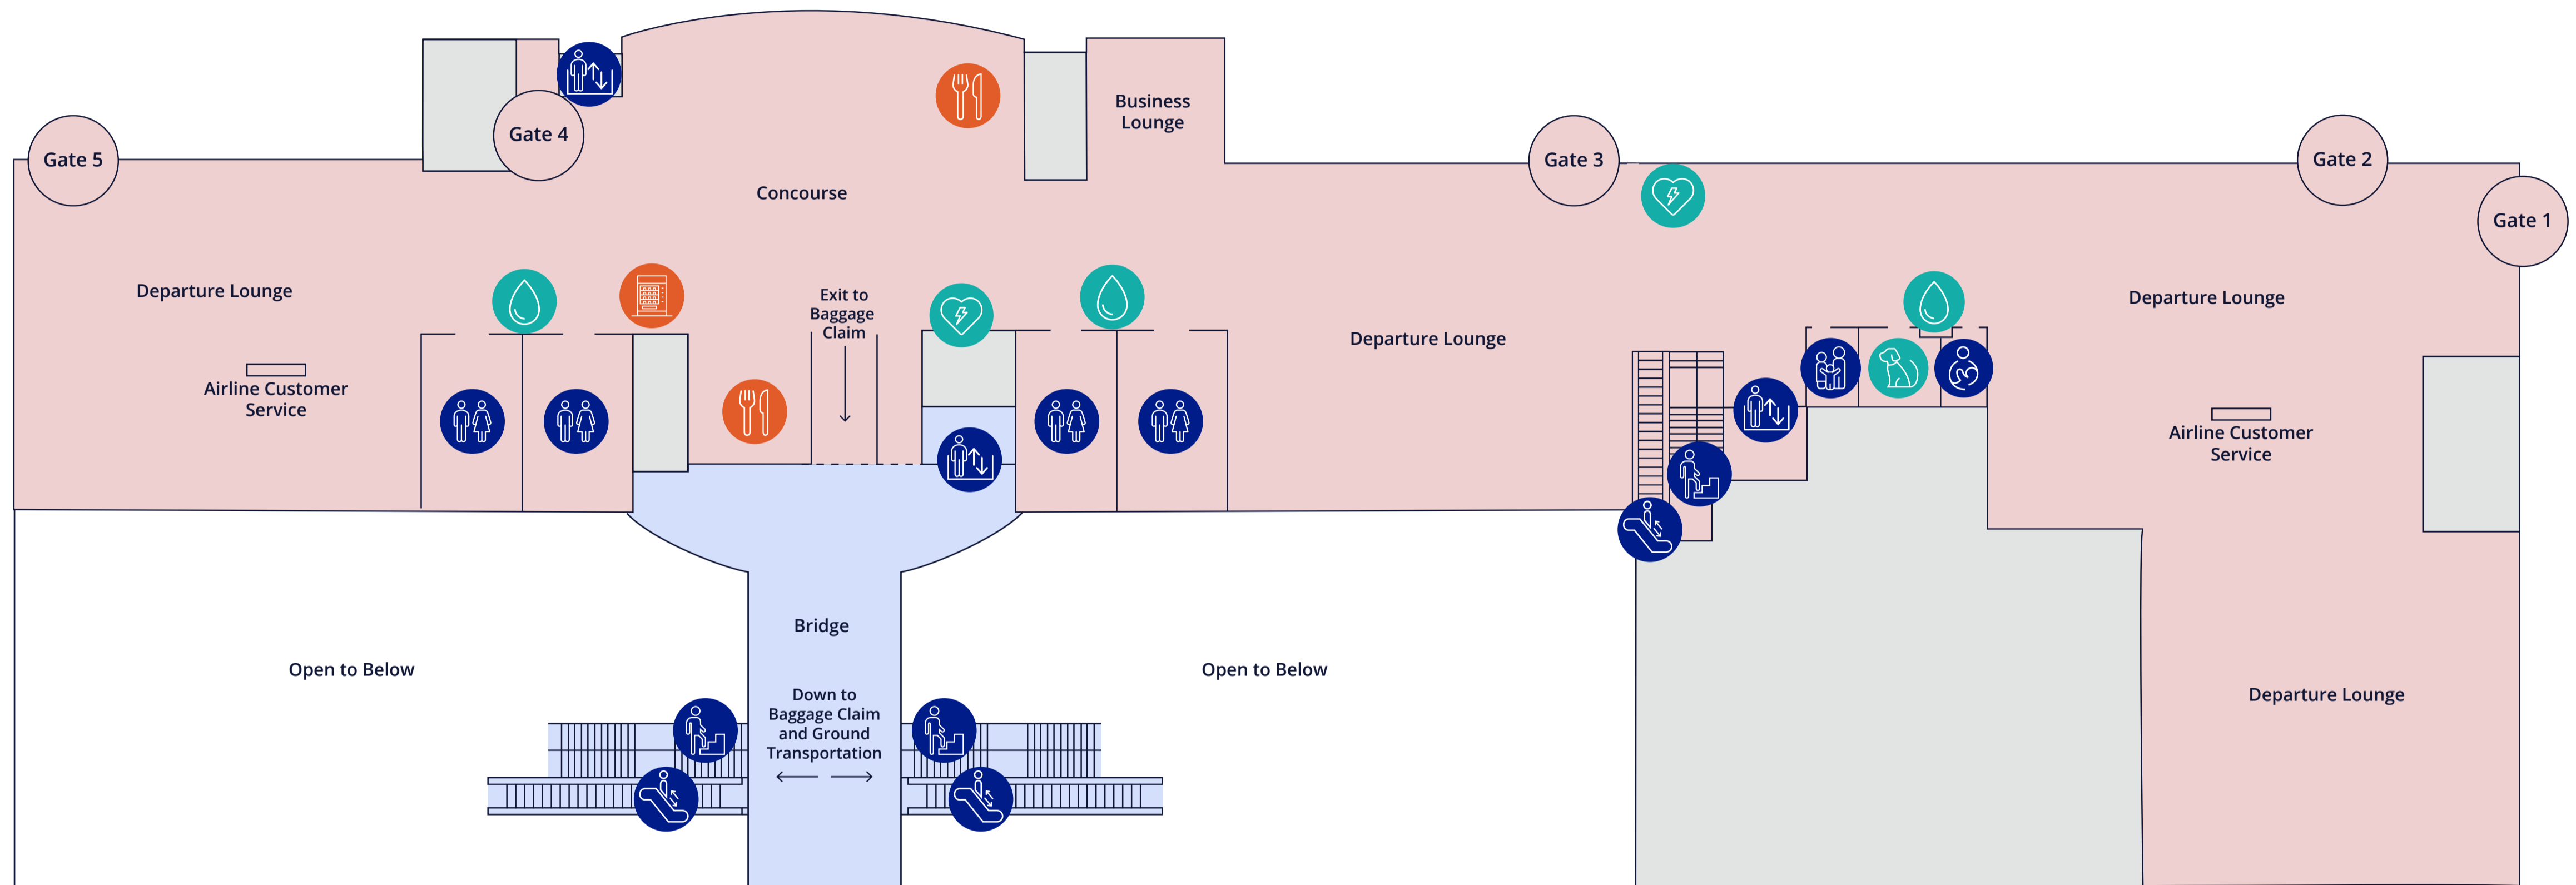

MidAmerica St. Louis Airport

Second Floor

Traveler			Facility						Food & Drink		Amenities						
Ticket Counter	Security Checkpoint	Baggage Claim	Restroom	Family Restroom	Nursing Room	Elevator	Stairs	Escalator	Cafe	Vending Machine	ATM	Car Rental	Parking Pay on Foot	Parking Counter	Pet Relief Area	Bottle Filling Station	AED

	Pre-Security Areas		Post-Security Areas		No Access Areas
--	--------------------	--	---------------------	--	-----------------